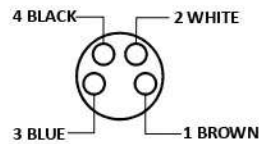

Pin Assignment

Specifications are subject to change without notice.